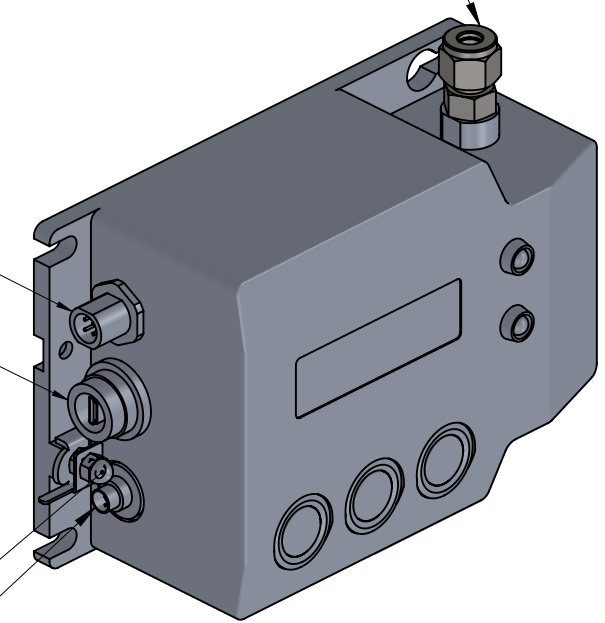

**Ø1/4"OD TUBE COMPRESSION FITTING  
SWAGelok BRAND  
TYP BOTH SIDES**

**ANALOG PORT  
4-20mA (M12)**

**DIGITAL PORT  
USB (mini B)  
RS-232 (M12)  
RS-485 (M12)**

**EARTH  
GROUNDING  
M4 x .7 STUD**

**POWER IN**

**USE SOCKET HEAD CAP SCREWS  
MOUNTING HOLE THREAD SIZE = 1/4" OR M6  
MOUNTING HOLE PATTERN**